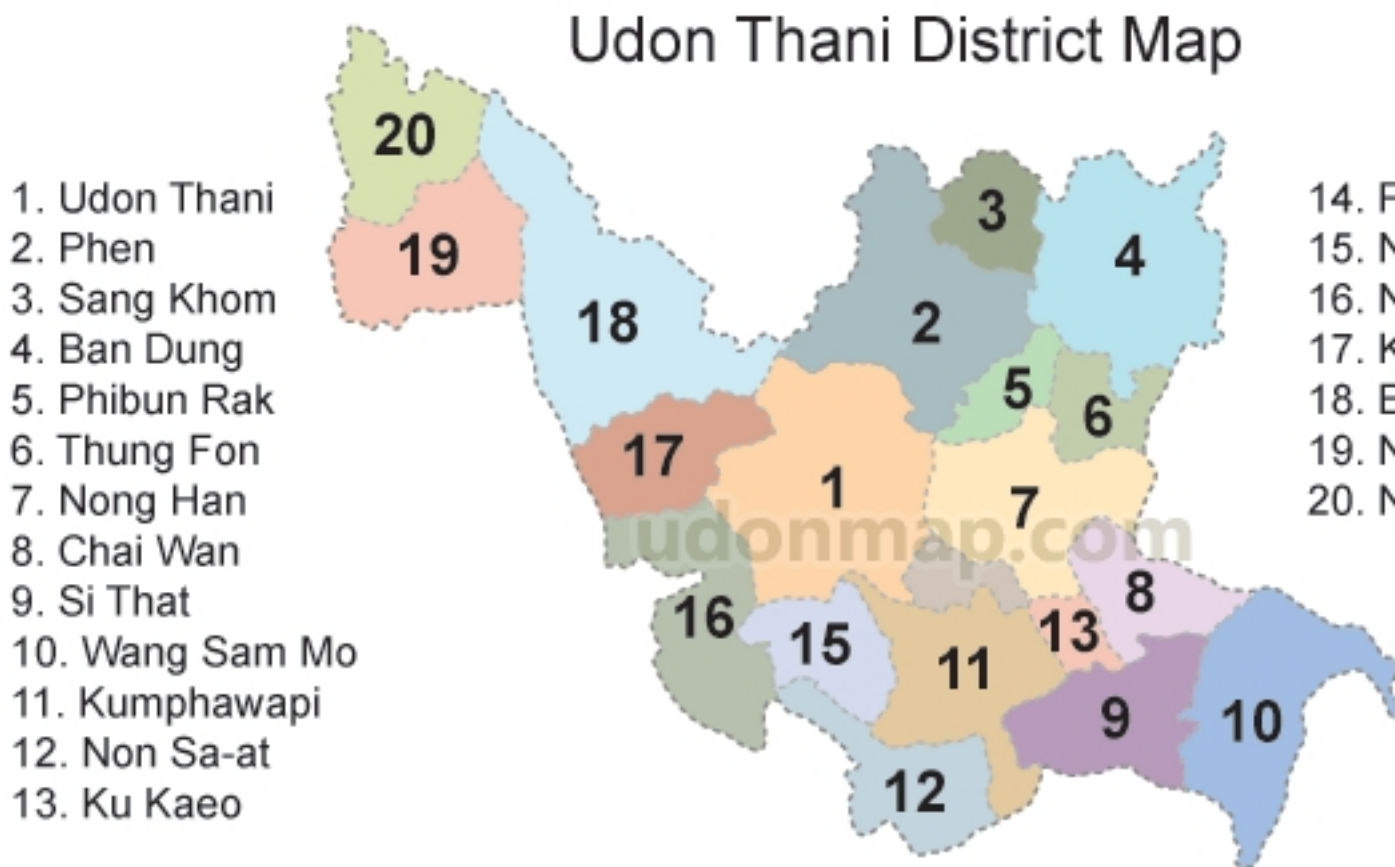

Udon Thani Province is located in the heart of the Khorat Plateau between the provinces of Khon Kaen

The province is subdivided into 20 districts (). The districts are further subdivided into 155 sub-districts

Click Map above to open detailed province map with districts

[Powered by Map Channels](#)

{loadposition districts}